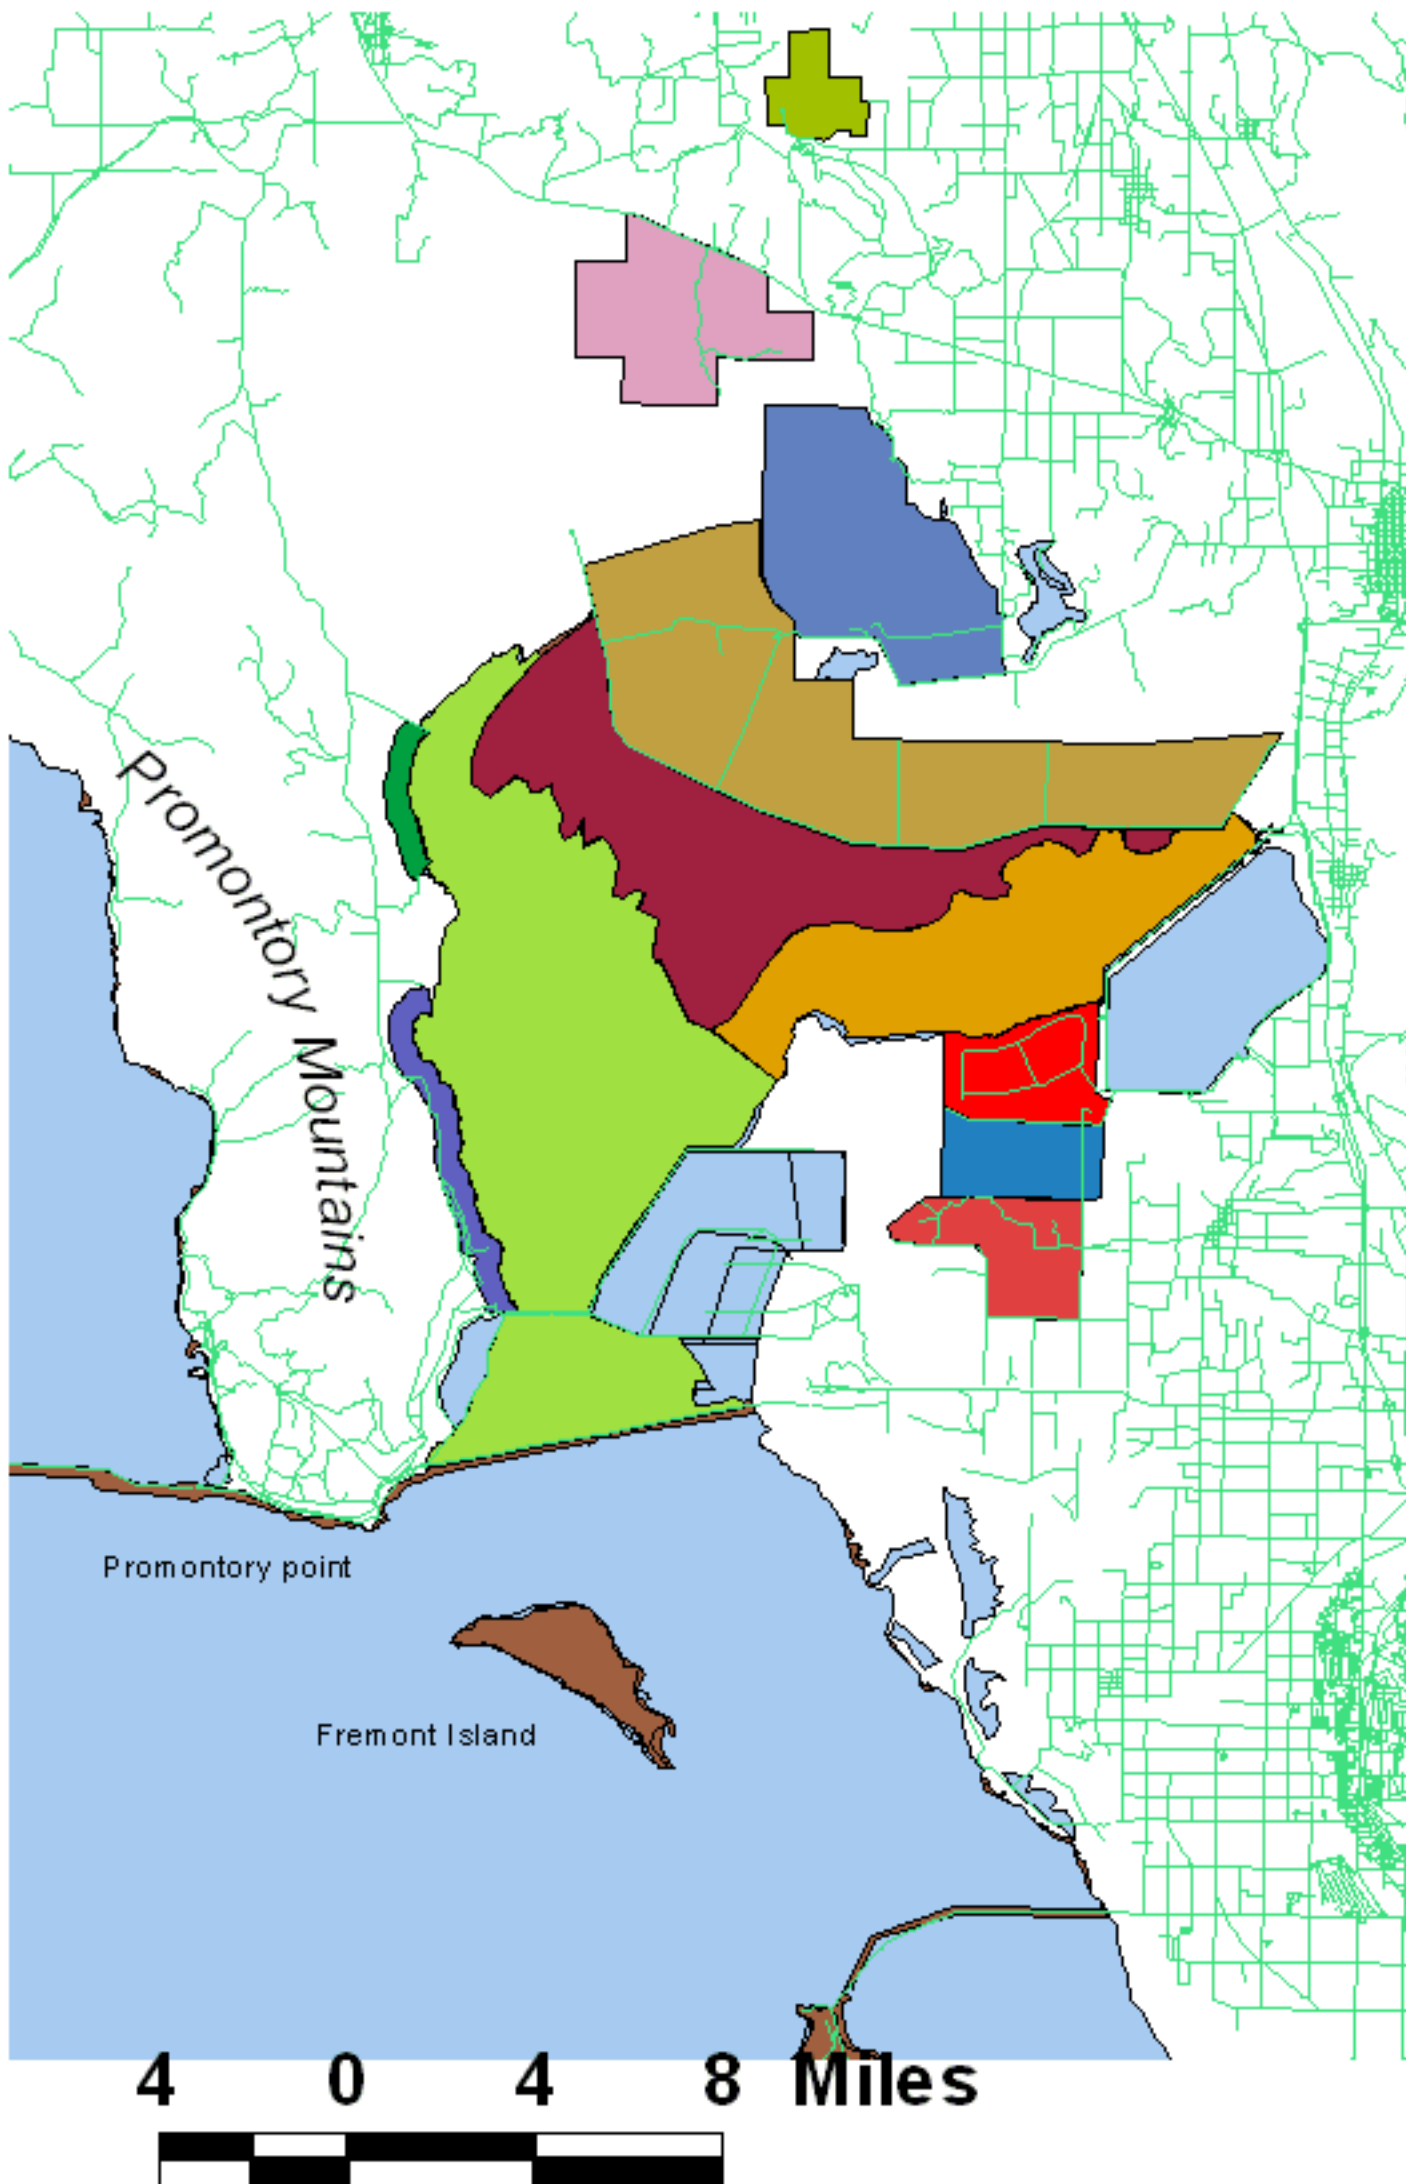

Bear River Bay IBA

Survey areas are approximate

-  Roads
-  Willard Spur
-  Harold Crane South
-  Salt Creek WMA
-  Public Shooting Grounds WMA
-  Harold Crane WMA
-  Rainbow
-  East Promontory - S
-  East Promontory - N
-  Bear River Club
-  Bear River Bay
-  Bear River Refuge
-  South Bear River
-  Great Salt Lake
-  Fremont Island