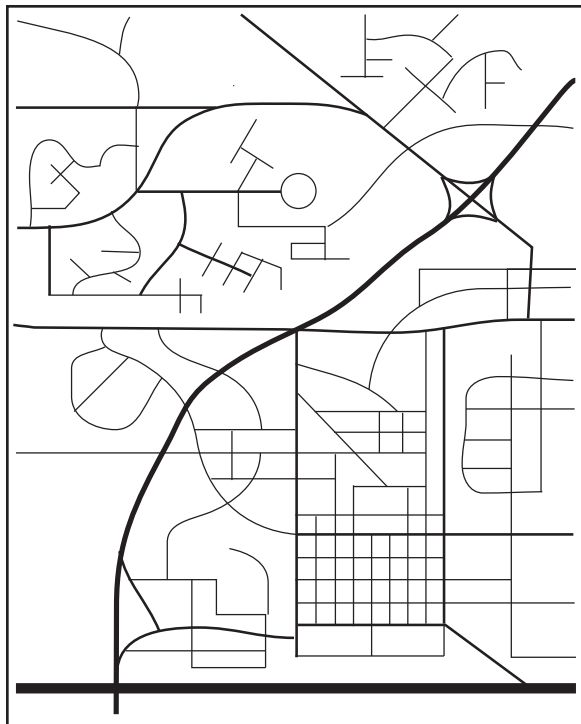

III. SHEDS & CYCLES

Activity III.A. Downhill From Here

Chart III.A.1. Branching Out, Flowing In

Name _____

III. SHEDS & CYCLES

Activity III.A. Downhill From Here

Map III.A.2. Water Colors

TITLE: _____

III. SHEDS & CYCLES

ACTIVITY III.D. Lake Bonneville, In-Depth (2 stages)

Map created by Bruce Thompson, from a 1993 Salt Lake Tribune publication based upon earlier work by G. Atwood and D. Mabey.