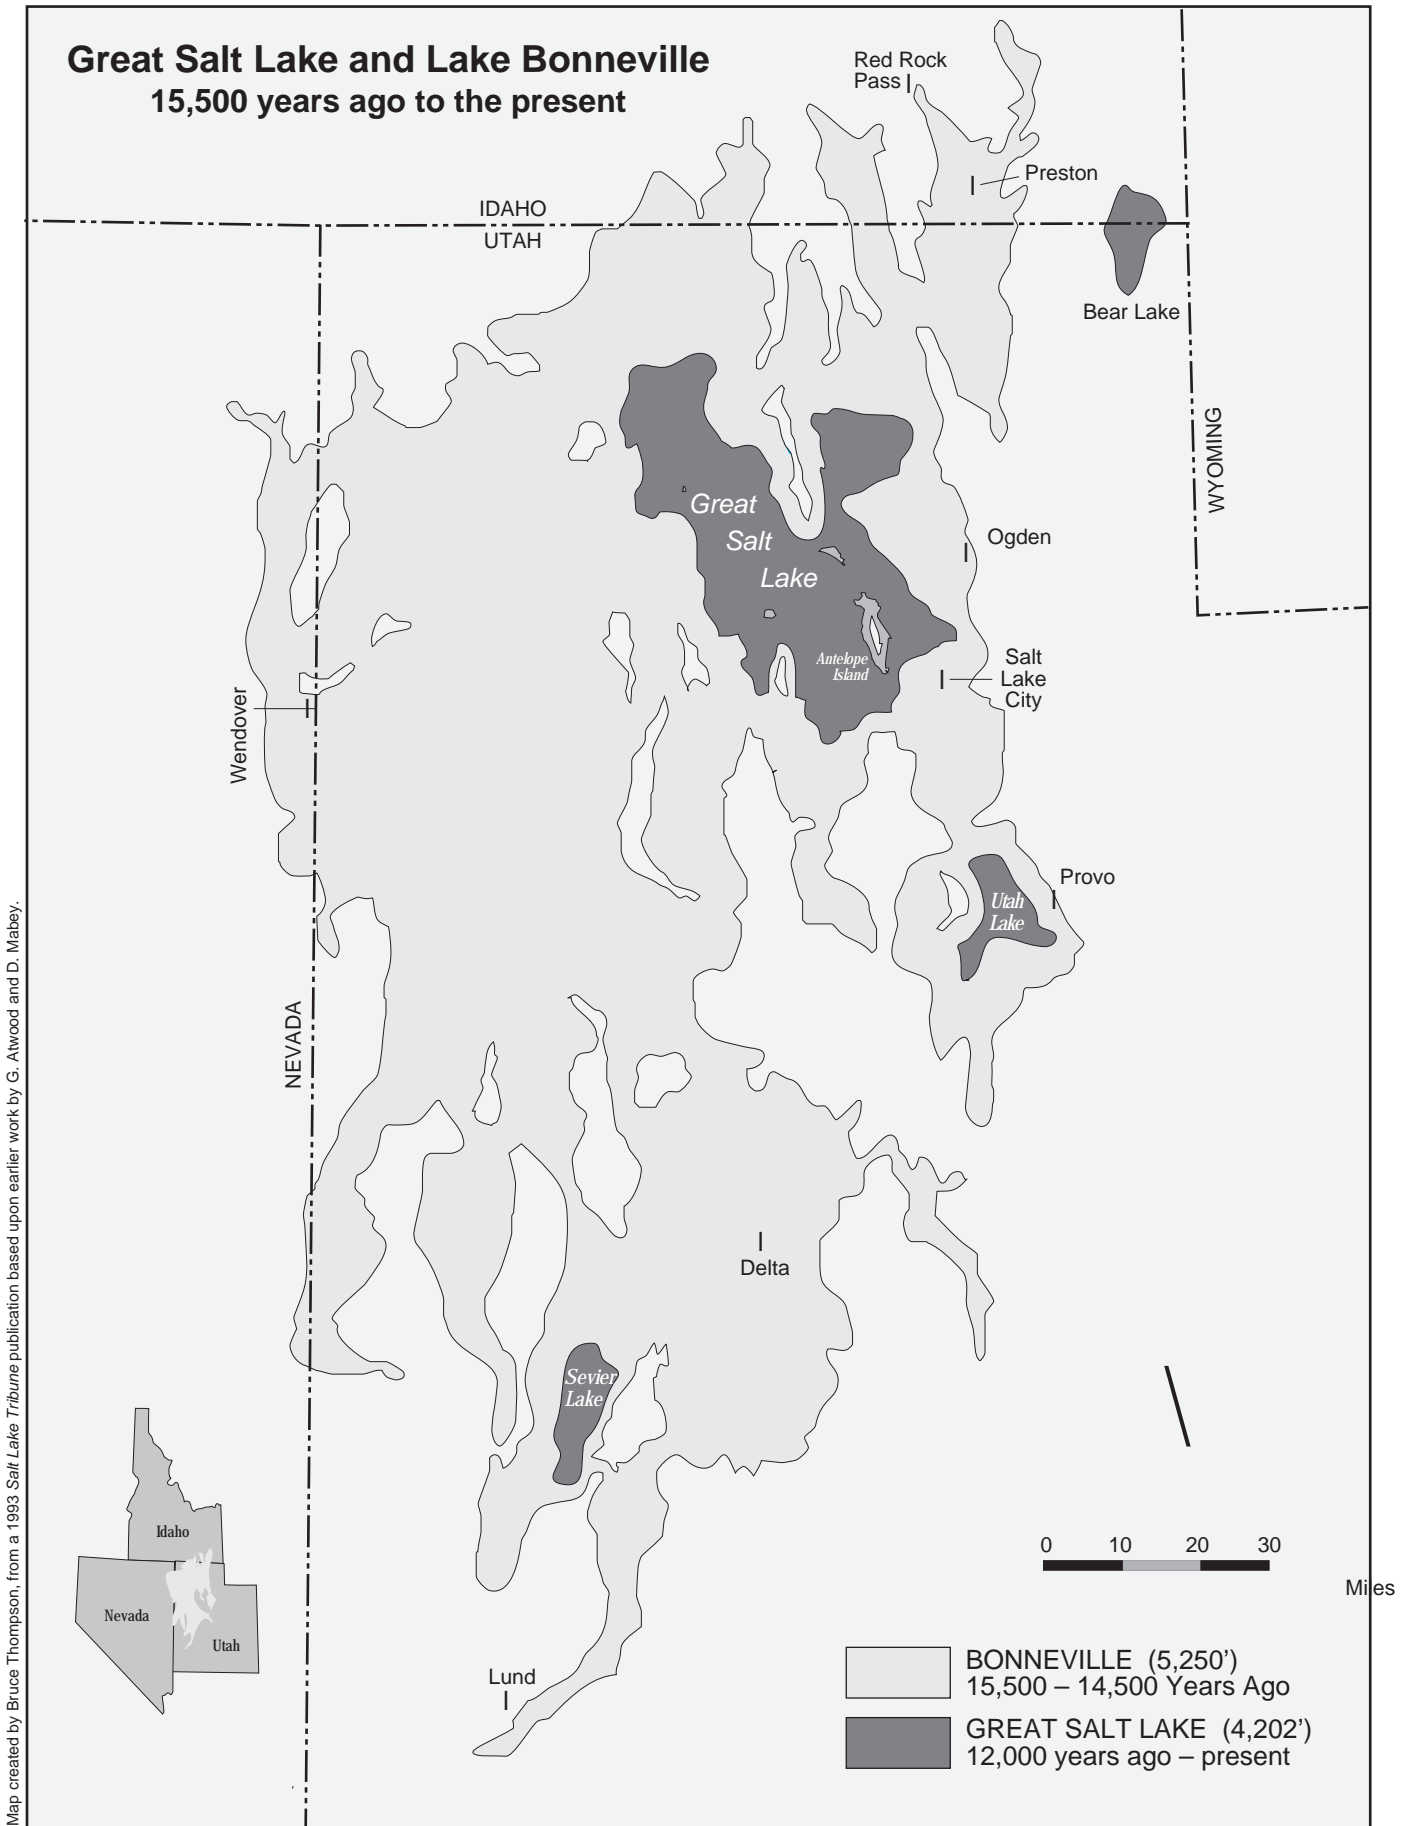

III. SHEDS & CYCLES

Activity III.A. Downhill From Here

Chart III.A.1. Branching Out, Flowing In

Name _____

III. SHEDS & CYCLES

Activity III.A. Downhill From Here

Map III.A.2. Water Colors

TITLE: _____

III. SHEDS & CYCLES

ACTIVITY III.D. Lake Bonneville, In-Depth (2 stages)

Map created by Bruce Thompson, from a 1993 Salt Lake Tribune publication based upon earlier work by G. Atwood and D. Mabey.