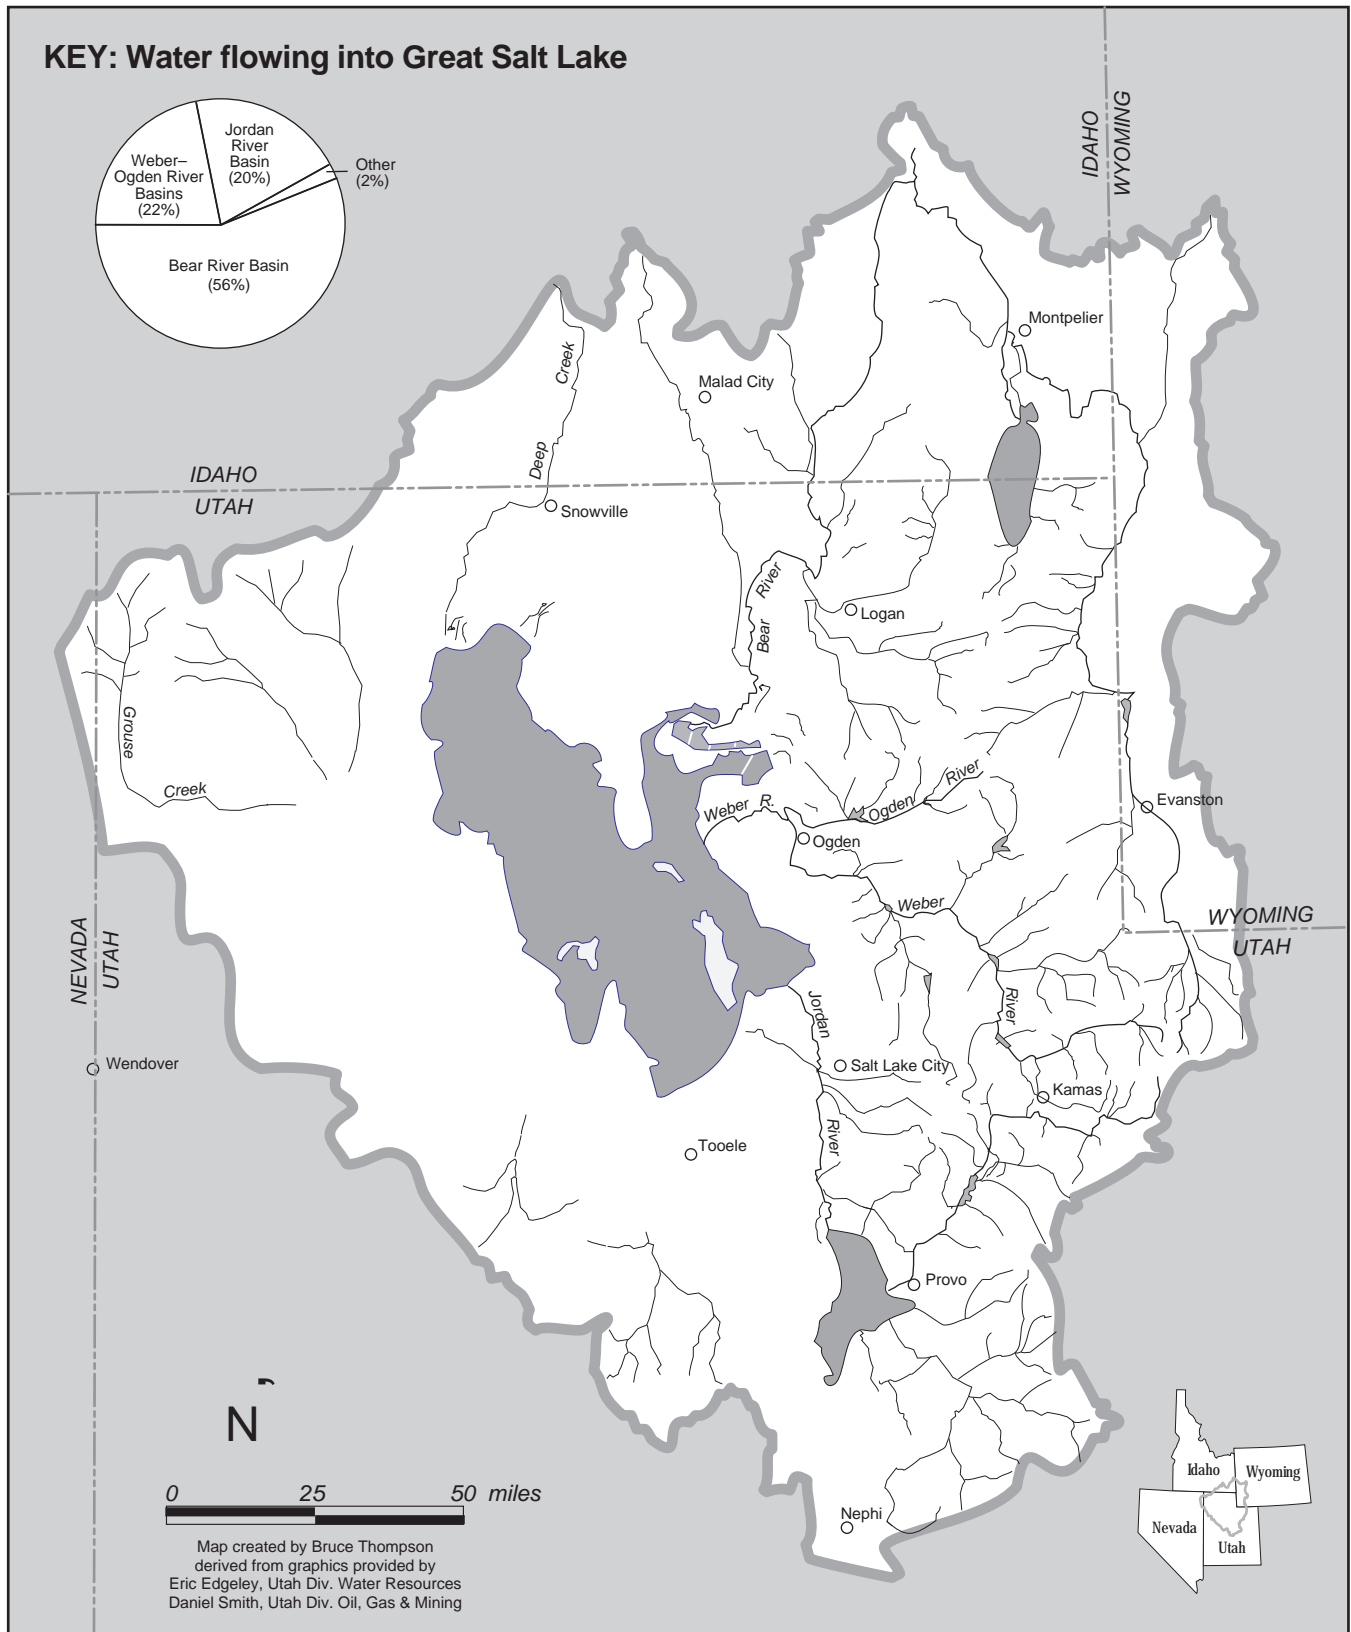

III. SHEDS & CYCLES

Activity III.A. Downhill From Here

Chart III.A.1. Branching Out, Flowing In

Name _____

III. SHEDS & CYCLES

Activity III.A. Downhill From Here

Map III.A.2. Water Colors

TITLE: _____

III. SHEDS & CYCLES

ACTIVITY III.D. Lake Bonneville, In-Depth (2 stages)

Map created by Bruce Thompson, from a 1993 Salt Lake Tribune publication based upon earlier work by G. Atwood and D. Mabey.